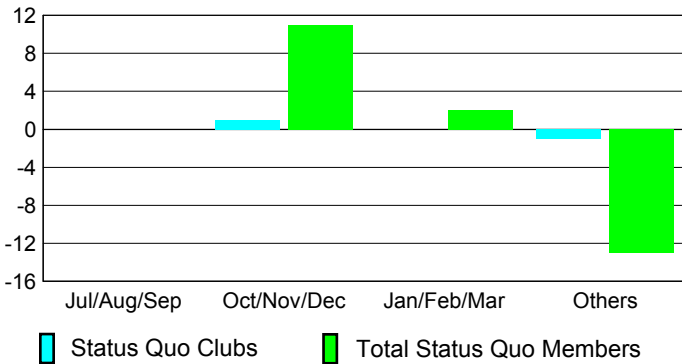

GMT: **DATUK NAGARATNAM**

Location: **PHILIPPINES**

GMT CA: **5**

**CLUBS**

Month	New Club Goal	Actual New Clubs	Actual Dropped Clubs	Gain/Loss of Clubs
<b>2012-2013</b>				
Jul/Aug/Sep		0	0	0
Oct/Nov/Dec		5	5	0
Jan/Feb/Mar		1	1	0
Apr/May/June		0	6	-6
<b>Totals</b>		<b>6</b>	<b>12</b>	<b>-6</b>

**Club Results 2012-2013**  
Goal, New, Dropped, Gain/Loss

**YTD Status Quo Clubs 2012-2013**

Status Quo Clubs Compared to Status Quo Members

**Club Gain/Loss 2012-2013**

**MEMBERSHIP**

Month	Net Memb Goal	Actual New Memb	Actual Dropped Memb	Gain/Loss of Memb
<b>2012-2013</b>				
Jul/Aug/Sep		68	51	17
Oct/Nov/Dec		196	157	39
Jan/Feb/Mar		77	49	28
Apr/May/June		40	254	-214
<b>Totals</b>		<b>381</b>	<b>511</b>	<b>-130</b>