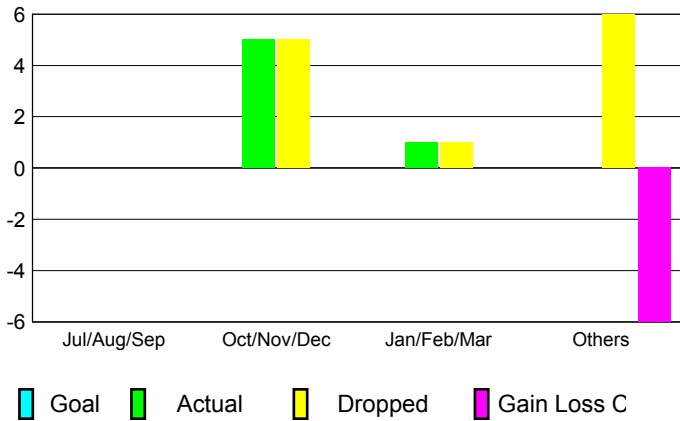

GMT: **DATUK NAGARATNAM**

Location: **PHILIPPINES**

GMT CA: **5**

**CLUBS**

Month	New Club Goal	Actual New Clubs	Actual Dropped Clubs	Gain/Loss of Clubs
<b>2012-2013</b>				
Jul/Aug/Sep		0	0	0
Oct/Nov/Dec		5	5	0
Jan/Feb/Mar		1	1	0
Apr/May/June		0	6	-6
<b>Totals</b>		<b>6</b>	<b>12</b>	<b>-6</b>

**Club Results 2012-2013**  
Goal, New, Dropped, Gain/Loss

**YTD Status Quo Clubs 2012-2013**

Status Quo Clubs Compared to Status Quo Members

**Club Gain/Loss 2012-2013**

**MEMBERSHIP**

Month	Net Memb Goal	Actual New Memb	Actual Dropped Memb	Gain/Loss of Memb
<b>2012-2013</b>				
Jul/Aug/Sep		68	51	17
Oct/Nov/Dec		196	157	39
Jan/Feb/Mar		77	49	28
Apr/May/June		40	254	-214
<b>Totals</b>		<b>381</b>	<b>511</b>	<b>-130</b>