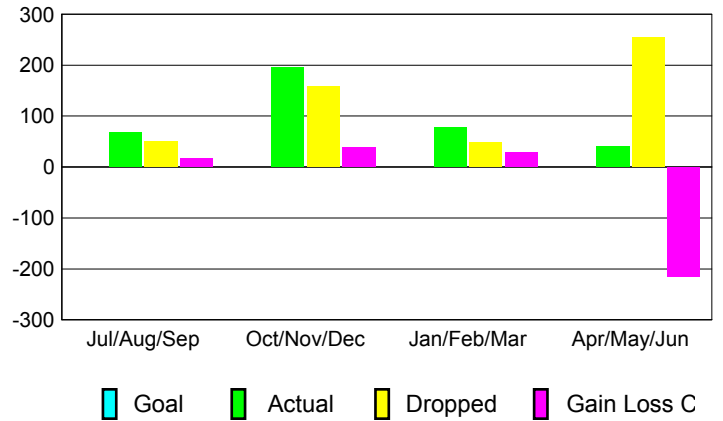

GMT: **DATUK NAGARATNAM**

Location: **PHILIPPINES**

GMT CA: **5**

**CLUBS**

Month	New Club Goal	Actual New Clubs	Actual Dropped Clubs	Gain/Loss of Clubs
<b>2012-2013</b>				
Jul/Aug/Sep		0	0	0
Oct/Nov/Dec		5	5	0
Jan/Feb/Mar		1	1	0
Apr/May/June		0	6	-6
<b>Totals</b>		<b>6</b>	<b>12</b>	<b>-6</b>

**Club Results 2012-2013**  
Goal, New, Dropped, Gain/Loss

**YTD Status Quo Clubs 2012-2013**

Status Quo Clubs Compared to Status Quo Members

**Club Gain/Loss 2012-2013**

**MEMBERSHIP**

Month	Net Memb Goal	Actual New Memb	Actual Dropped Memb	Gain/Loss of Memb
<b>2012-2013</b>				
Jul/Aug/Sep		68	51	17
Oct/Nov/Dec		196	157	39
Jan/Feb/Mar		77	49	28
Apr/May/June		40	254	-214
<b>Totals</b>		<b>381</b>	<b>511</b>	<b>-130</b>

**Membership Results 2012-2013**  
Goal, New, Dropped, Gain/Loss

**Gender Comparison 2012-2013**

**Membership Gain/Loss 2012-2013**