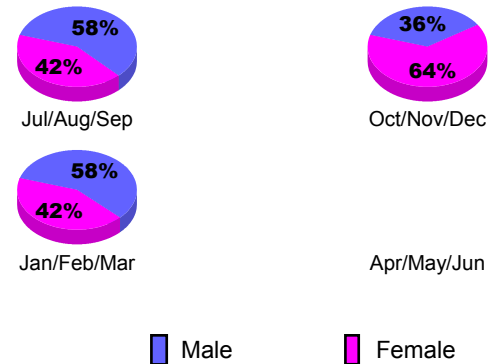

**Club Results 2012-2013**  
Goal, New, Dropped, Gain/Loss

**YTD Status Quo Clubs 2012-2013**

Status Quo Clubs Compared to Status Quo Members

**Club Gain/Loss 2012-2013**

**MEMBERSHIP**

Month	Net Memb Goal	Actual New Memb	Actual Dropped Memb	Gain/Loss of Memb
<b>2012-2013</b>				
Jul/Aug/Sep		68	51	17
Oct/Nov/Dec		196	157	39
Jan/Feb/Mar		77	49	28
Apr/May/June		40	254	-214
<b>Totals</b>		<b>381</b>	<b>511</b>	<b>-130</b>

**Membership Results 2012-2013**  
Goal, New, Dropped, Gain/Loss

**Gender Comparison 2012-2013**

**Membership Gain/Loss 2012-2013**